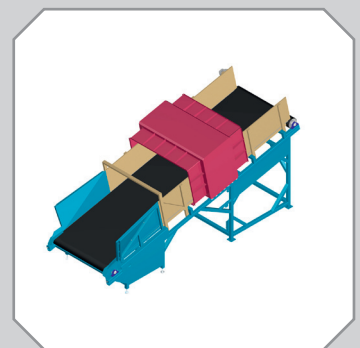

In a few words:

- Digital signal processing for best detection
- Proven for years in rough environments
- Process- and condition monitoring
- Failsafe storage of all system parameters
- Robust construction for maximum lifetime
- Maintenance free, long-term operation
- Size variations for different areas of use
- Versions for out-door, high-temp., etc.
- Installation horizontal or vertical

MESUTRONIC Gerätebau GmbH
Hackenfeld 13
94259 Kirchberg i. W.
Germany

Tel.: +49 9927 9410-0
Fax: +49 9927 1732
E-Mail: sales@mesutronic.de
Web: www.mesutronic.de

MESUTRONIC
Metal Detection made in Germany