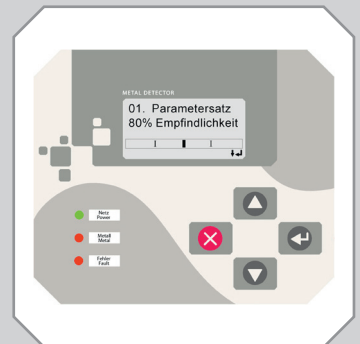

METRON 05 C

Metal detector for installation in belt conveyors, slides or free-fall chutes

- **Reliable** - in Process and Detection
- **Durable** - in Technology and Performance
- **Flexible** - in Size and Application

In a few words:

- Digital signal processing for best detection
- Proven for years in rough environments
- Process- and condition monitoring
- Failsafe storage of all system parameters
- Robust construction for maximum lifetime
- Maintenance free, long-term operation
- Size variations for different areas of use
- Versions for out-door, high-temp., etc.
- Installation horizontal or vertical