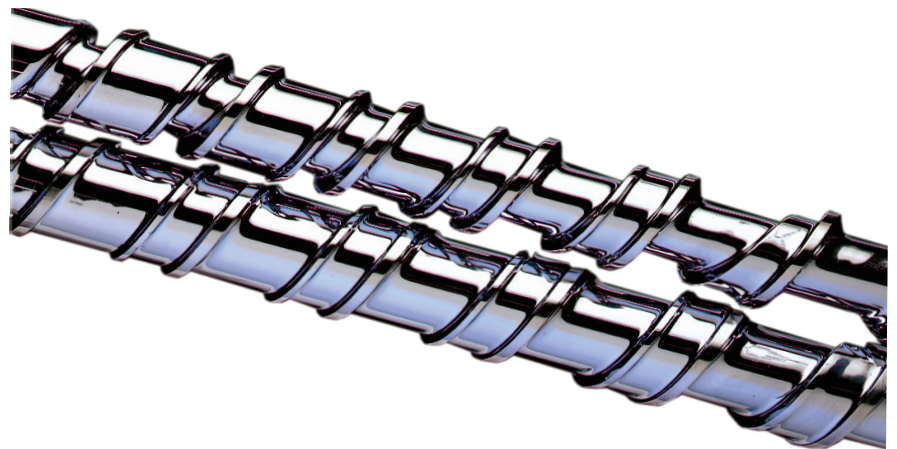

Xaloy® MeltPro™ Barrier Screw

Increase speed screw recovery, reduce short shots and improve temperature control with Xaloy's innovative MeltPro™ barrier screw. Xaloy's MeltPro™ barrier screw is the workhorse of high performance barrier screw designs with tailorable properties to process crystalline and amorphous resins. Our custom designed screw provides better control of resin shear stress and melt temperature as well as increased melting rates and enhanced melt pumping performance.

Features and Benefits

Rating

When compared to single stage screws, general purpose screws, we expect the Xaloy® MeltPro™ screw to reduce recovery times by 10 to 20%.

Applications

- Most crystalline high throughput applications
- Maximum output and excellent dispersion in FPVC applications

Benefits:

- Maximum production rates
- Faster cycles
- Less in-process scrap produced
- Better dispersion & physical properties
- Fast return on investment (ROI)
- Highest throughputs in the industry
- Low melt temperature

Xaloy® MeltPro™ Barrier Screw Combinations

Xaloy® MeltPro™ Barrier Screw with Z-Mixer

- Provides the industry's best melting and dispersive mixing performance
- Superior plasticating rates for polyolefin compounds

Xaloy® MeltPro™ Barrier Screw with V-Mixer

- Versatile melting/mixing combo for use with a wide variety of resin applications
- Provides superior melting performance with good dispersive and distributive mixing without adding significant shear heat

Xaloy® MeltPro™ Barrier Screw with Pulsar®

- Minimal IV loss with outstanding output for PET packaging applications
- Superior high output performance for PP and PS applications that require minimal shear with good distributive mixing

Xaloy® MeltPro™ Barrier Screw with Pulsar® II

- Superior solution for amorphous or crystalline resin applications that require enhanced distributive mixing
- The choice for structural foam applications with poor bubble distribution and consistency

Xaloy LLC
375 Victoria Road
Austintown, OH 44515 USA
+1.330.726.4000 **Phone**

Germany
+49.7132.999.35.0 **Phone**

Thailand
+66.38.717.084 **Phone**

China
+86.21.5785.091.8 **Phone**

www.xaloy.com | info@xaloy.com
© 2021 Xaloy
Printed in USA
3/2021

XALOY
Solutions through Innovation.™